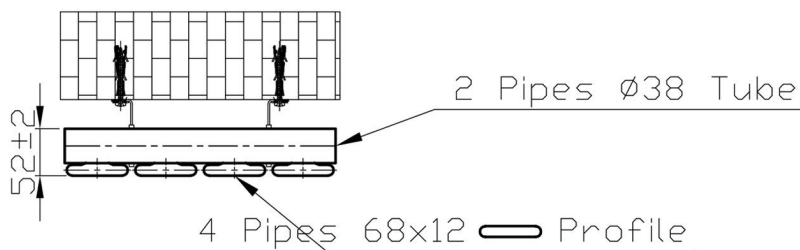

Warrington Type 10 Vertical Radiator 1500 x 300mm.

Technical Drawing

Unit: mm

Eastbrook 
 Eastbrook Road, Gloucester GL4 3DB
 Technical Helpline : 01452 317890
 Mon - Fri / 8am - 5pm
 Email : technical@eastbrookco.com