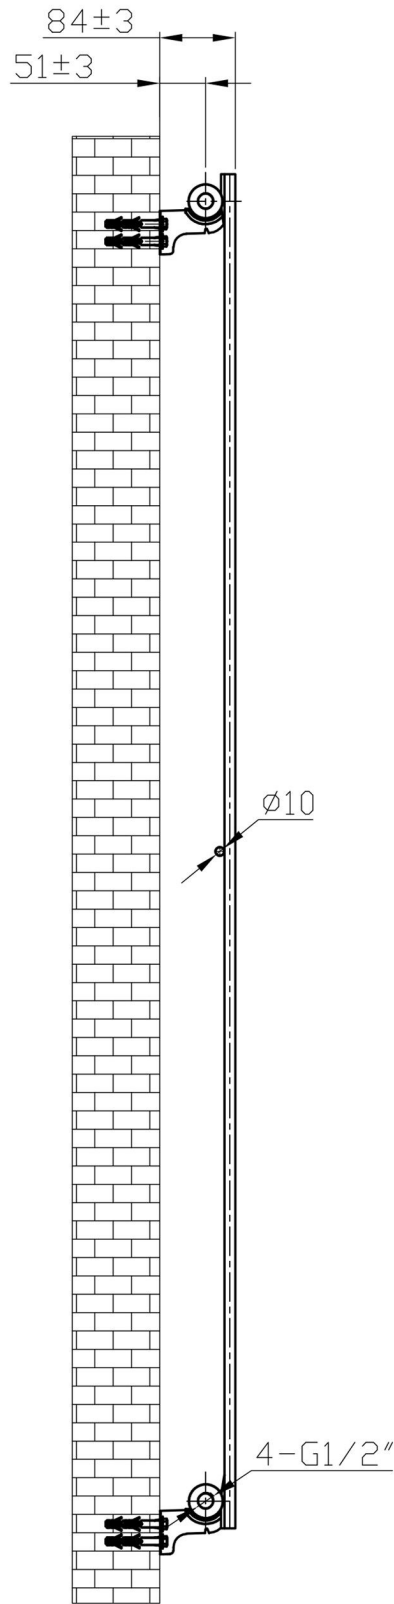

Warrington Type 10 Vertical Radiator 1500 x 300mm.

Technical Drawing

Unit: mm

Eastbrook 
 Eastbrook Road, Gloucester GL4 3DB
 Technical Helpline : 01452 317890
 Mon - Fri / 8am - 5pm
 Email : technical@eastbrookco.com