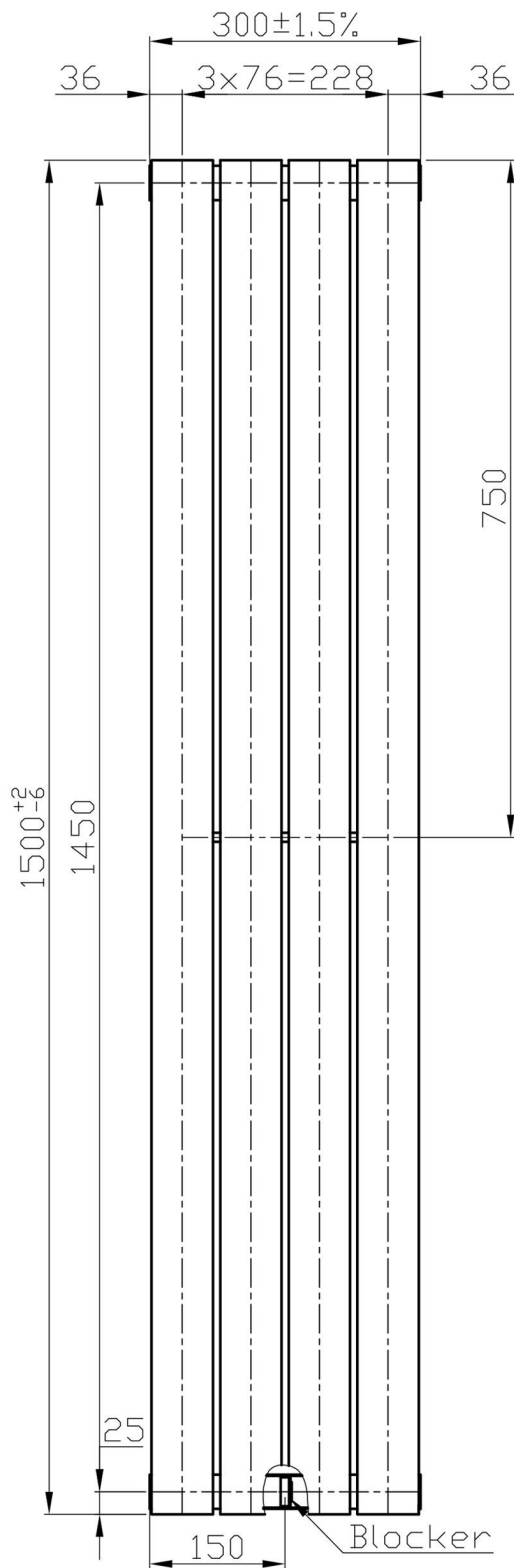

Warrington Type 10 Vertical Radiator 1500 x 300mm.

Technical Drawing

Unit: mm

Eastbrook 
 Eastbrook Road, Gloucester GL4 3DB
 Technical Helpline : 01452 317890
 Mon - Fri / 8am - 5pm
 Email : technical@eastbrookco.com